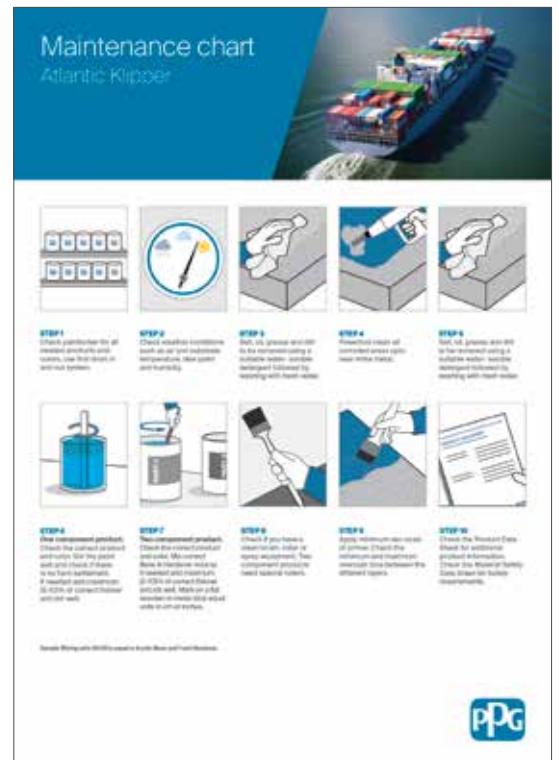

Simply more efficient

PPG was the first to offer an online shipboard maintenance tool for our paints and coatings. We have continued to refine PPG SIGMACARE PLUS since its launch in 2011 and today there are over 2,000 vessels using this system.

PPG SIGMACARE PLUS is all about taking away the complexity in managing all coating-related activities for a fleet. We believe that the simpler and clearer something is, the better it will work – and it does!

Contact your nearest sales office for more information.